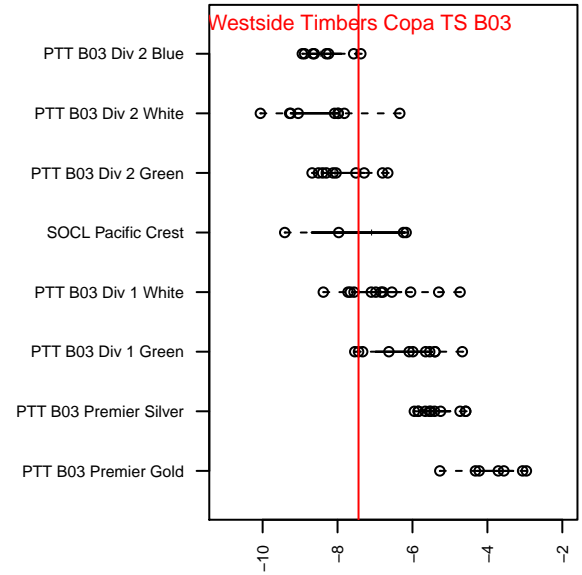

**attack and defense rating
relative to others at age
and all opponents in last 13 months**