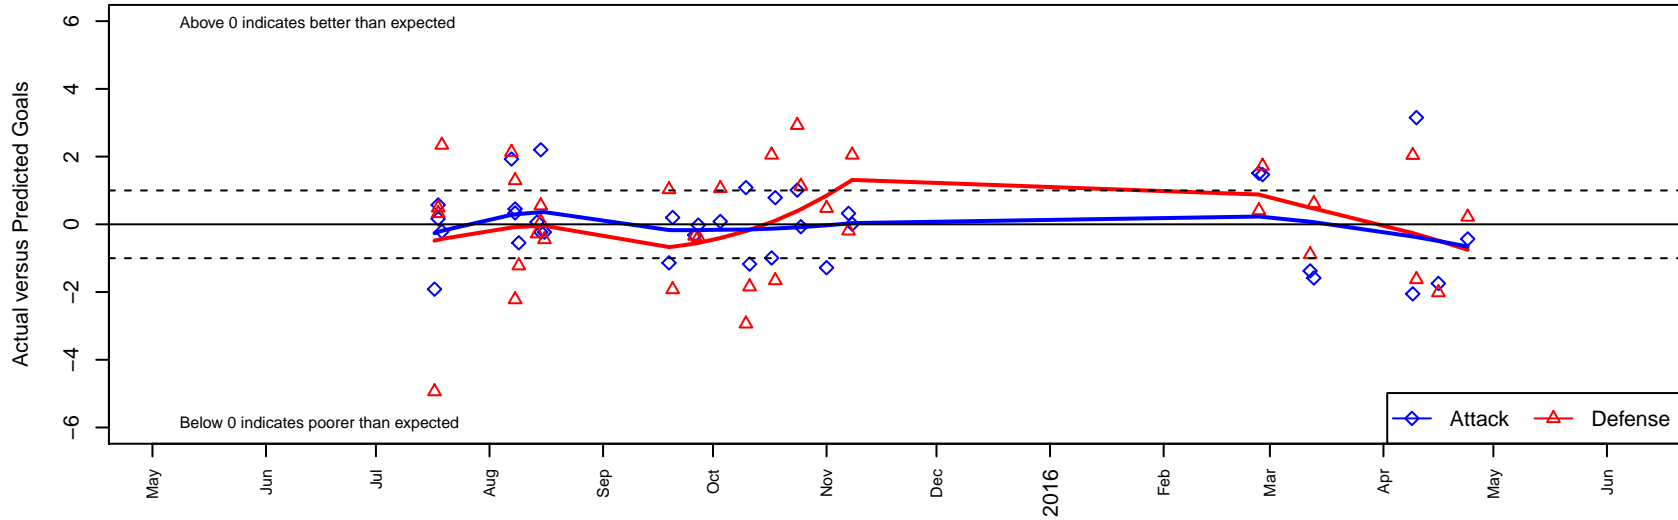

Westside Timbers Copa TS B03

Westside Timbers
 Beaverton, OR
 B03 total strength=505
 attack=0.49 defense=0.26
 fall league = PTT B03 Div 1 Green
 spr league = Spr OYS B03 Div 2 Green

alt names used:
 WT B03 Copa TS
 WESTSIDE TIMBERS B03 COPA TS (OR)
 WT B03 Copa TS
 Westside Timbers B03 Copa TS
 Westside Timbers B03 Copa TS
 Westside Timbers B03 Copa TS

Venues played:
 2015 Beaverton Cup BU12 Silver
 2015 Bend Premier Cup U12B 9v9 SILVER U1:
 2015 Mt Hood Challenge U12
 2015 PTT B03 Division 1 Green
 2015 OYS Presidents Cup B03
 2015 Spr OYS B03 Division 2 Green

Westside Timbers Copa TS B03
 Dots are actual minus expected GF (blue circles) and GA (red triangles).
 Blue line is smoothed change in attack strength. Red is smoothed change in defense strength.

**attack and defense variance (black dot)
relative to other teams
and top 10 in region**